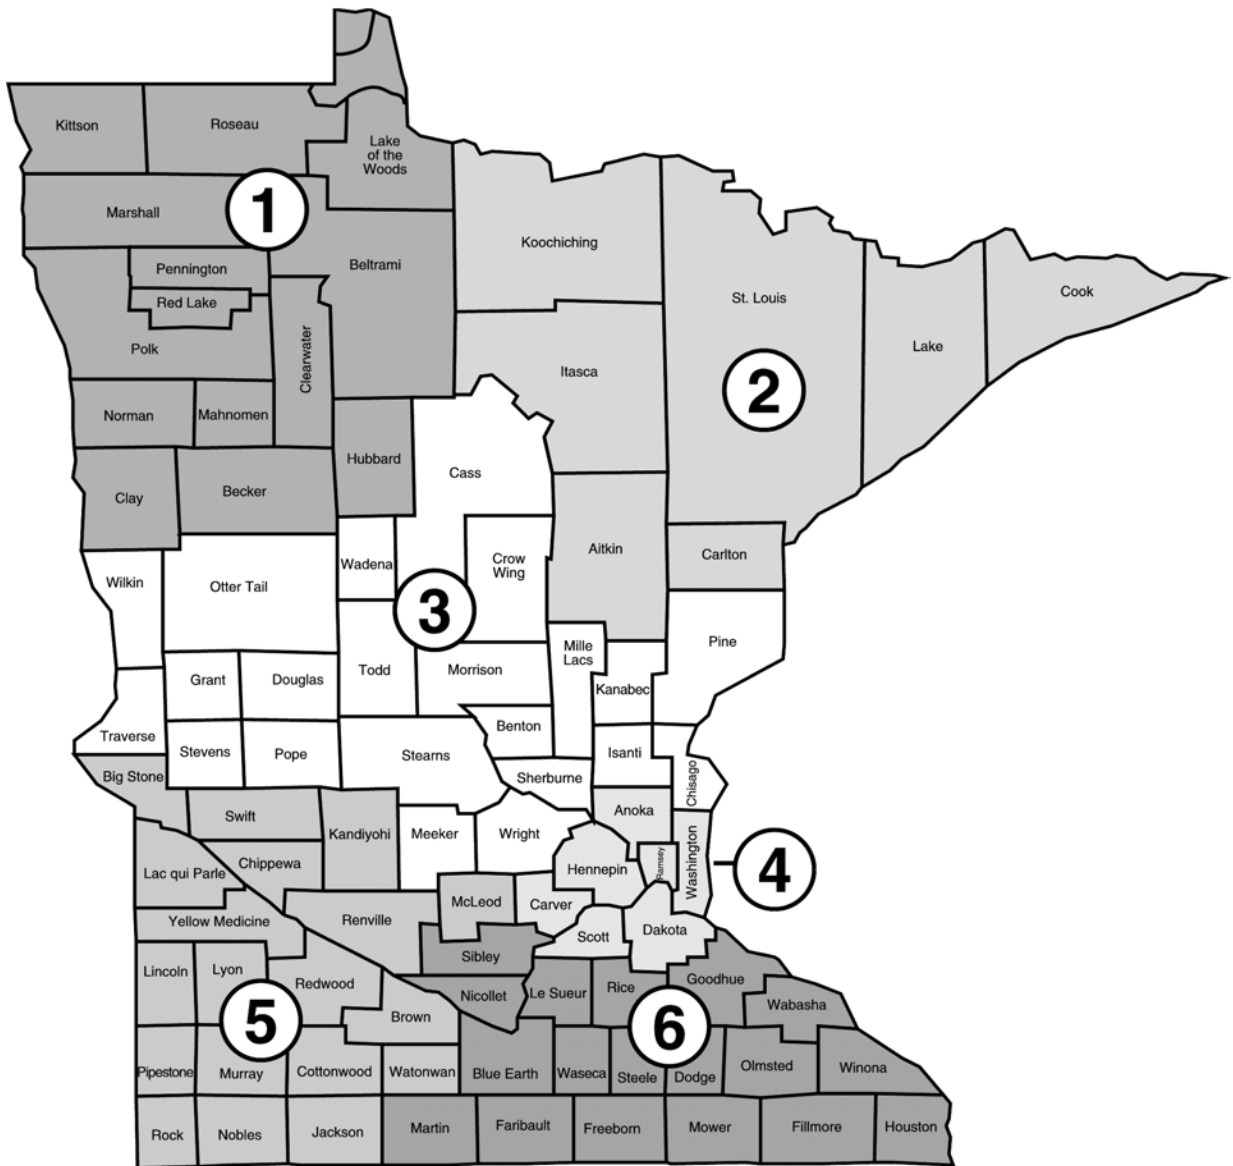

HHRAM Regions

Counties Within MHA Regions

Region 1:

Becker
Beltrami
Clay
Clearwater
Hubbard
Kittson
Lake of the Woods
Mahnomen
Marshall
Norman
Pennington
Polk
Red Lake
Roseau

Region 2:

Aitkin
Carlton
Cook
Itasca
Koochiching
Lake
St. Louis

Region 3:

Benton
Cass
Chisago
Crow Wing
Douglas
Grant

Isanti
Kanabec
Meeker
Mille Lacs
Morrison
OtterTail
Pine
Pope
Sherburne
Stearns
Stevens
Todd
Traverse
Wadena
Wilkin
Wright

Region 4:

Anoka
Carver
Dakota
Hennepin
Ramsey
Scott
Washington

Region 5:

Big Stone
Brown
Chippewa
Cottonwood
Jackson
Kandiyohi

Lac Qui Parle
Lincoln
Lyon
McLeod
Murray
Nobles
Pipestone
Redwood
Renville
Rock
Swift
Watonwan
Yellow Medicine

Region 6:

Blue Earth
Dodge
Faribault
Fillmore
Freeborn
Goodhue
Houston
LeSueur
Martin
Mower
Nicollet
Olmsted
Rice
Sibley
Steele
Wabasha
Waseca
Winona